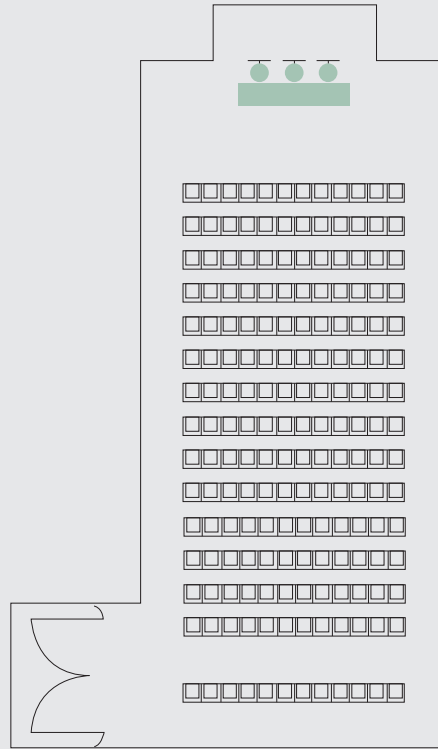

# MEETINGS & INCENTIVES

Ground floor

Room

## CANAVIAL

Area	Height	Theatre
2443sq.ft	10.5 ft	 200
Board	School	U Shape
 54	 122	 45
Cabaret		
 142		

Room

## ARCOS

Area	Height	Theatre
731sq.ft	10.5 ft	 60
Board	School	U Shape
 36	 36	 27
Cabaret		
 43		